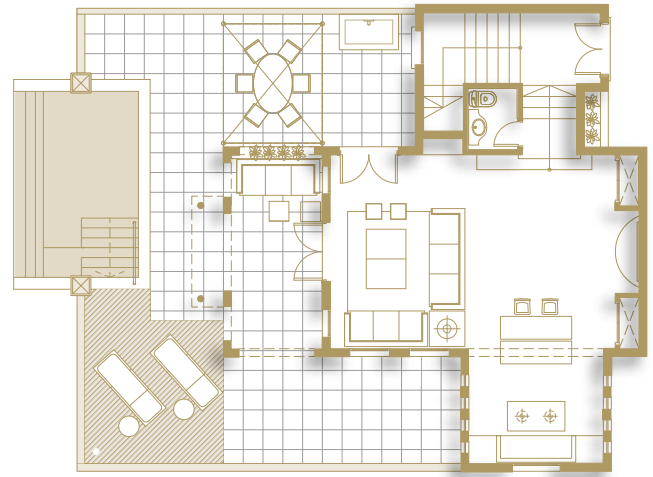

The upper level of the villa includes the bedroom, which features a small balcony with amazing views and the large bathroom equipped with a spectacular bath incrustated in basalt stone and a natural light skylight, as well as Aqua di Parma amenities.

# VILLA LAS RETAMAS

Top Floor

Ground Floor

Plot Size	From 189sqm to 250sqm.
Covered Area	157sqm.
Gardens	From 12sqm to 71sqm.
Terrace size	From 91sqm y 101sqm with two pergolas and a porch equipped with furniture, a shower and sun beds.
Swimming pool	Completely equipped infinity pool 12sqm.
Bedrooms	One double bedroom furnished and completely equipped.
Bathrooms	One toilet on the ground floor and a large bathroom on the top floor with independent bath and shower area, a bathtub set in basalt stone underneath a skylight and glass fitted wardrobes.
Lighting	Intelligent lighting system.
Materials	Volcanic stone, marble, stainless steel and noble woods.
Audiovisual equipment	Bang & Olufsen music equipment, two 42" flat screen televisions, Internet connection.
Air conditioning	In all the rooms of the Villa.
Decor	The furnishings are exclusive designs of the interior designer Pascua Ortega.