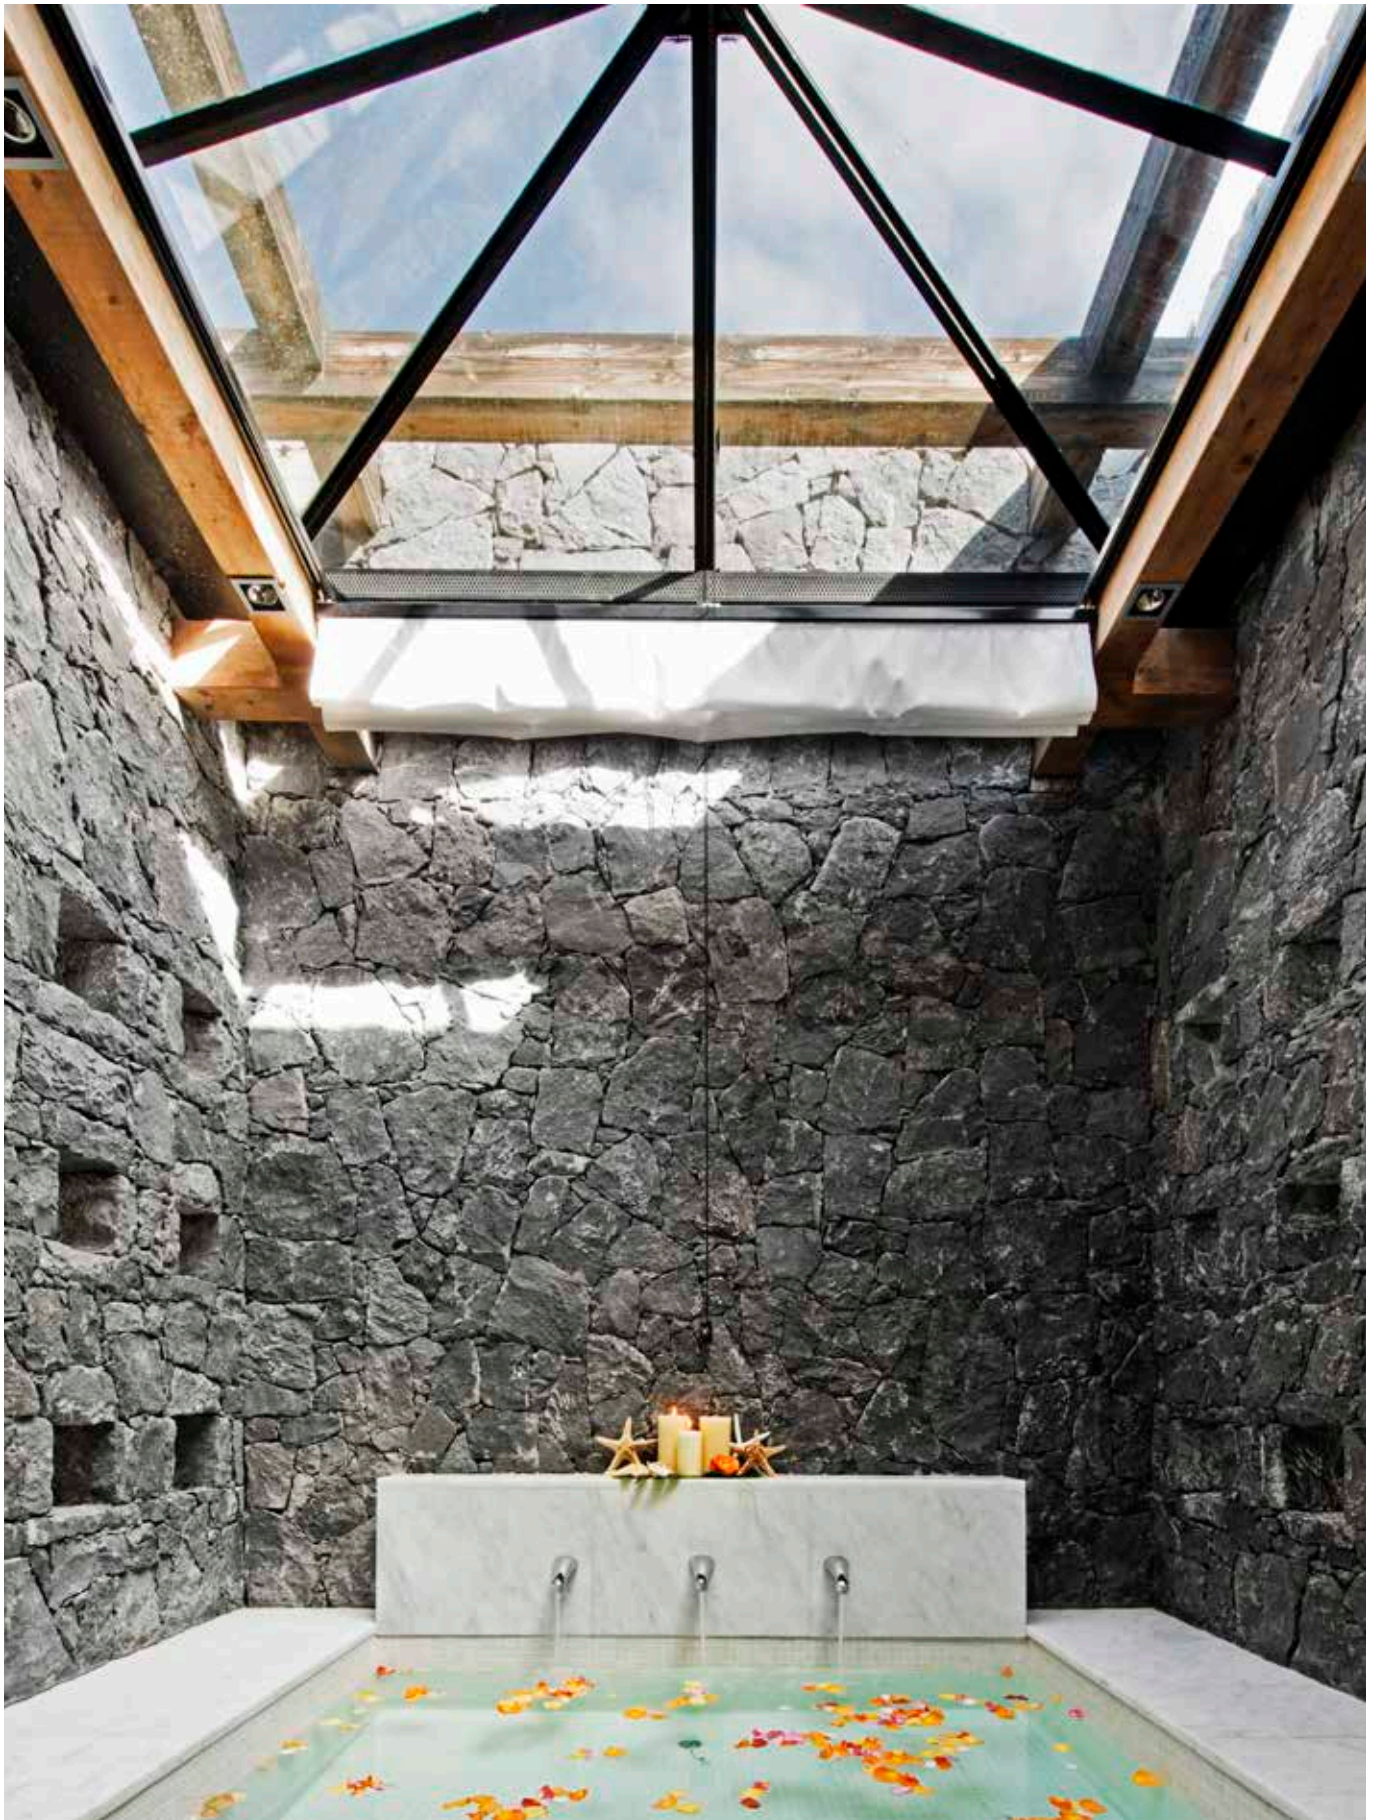

## VILLA LAS RETAMAS

*Your private paradise awaits. . . .*

The Villa Las Retamas is characterized by its distribution on two levels. The ground level offers a grand living room with a completely equipped kitchenette creating an open modern and elegant space.

The upper level of the villa includes the bedroom, which features a small balcony with amazing views and the large bathroom equipped with a spectacular bath incrustated in basalt stone and a natural light skylight, as well as Aqua di Parma amenities.

# VILLA LAS RETAMAS

Top Floor

Ground Floor

Plot Size	From 189sqm to 250sqm.
Covered Area	157sqm.
Gardens	From 12sqm to 71sqm.
Terrace size	From 91sqm y 101sqm with two pergolas and a porch equipped with furniture, a shower and sun beds.
Swimming pool	Completely equipped infinity pool 12sqm.
Bedrooms	One double bedroom furnished and completely equipped.
Bathrooms	One toilet on the ground floor and a large bathroom on the top floor with independent bath and shower area, a bathtub set in basalt stone underneath a skylight and glass fitted wardrobes.
Lighting	Intelligent lighting system.
Materials	Volcanic stone, marble, stainless steel and noble woods.
Audiovisual equipment	Bang & Olufsen music equipment, two 42" flat screen televisions, Internet connection.
Air conditioning	In all the rooms of the Villa.
Decor	The furnishings are exclusive designs of the interior designer Pascua Ortega.