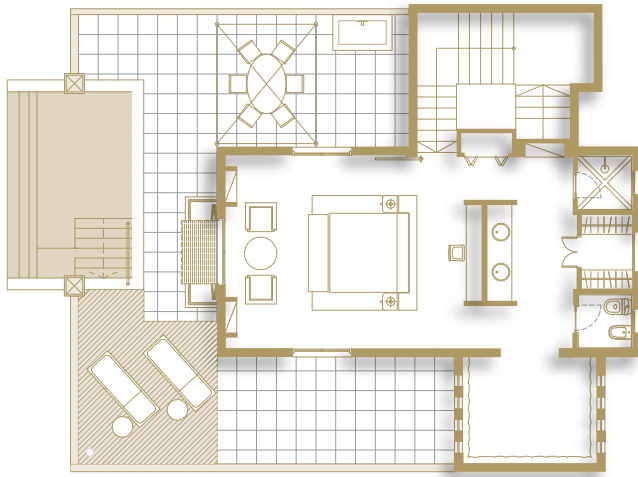

## VILLA LAS RETAMAS

*Your private paradise awaits. . . .*

The Villa Las Retamas is characterized by its distribution on two levels. The ground level offers a grand living room with a completely equipped kitchenette creating an open modern and elegant space.

The upper level of the villa includes the bedroom, which features a small balcony with amazing views and the large bathroom equipped with a spectacular bath incrustated in basalt stone and a natural light skylight, as well as Aqua di Parma amenities.

# VILLA LAS RETAMAS

Top Floor

Ground Floor

Plot Size	From 189sqm to 250sqm.
Covered Area	157sqm.
Gardens	From 12sqm to 71sqm.
Terrace size	From 91sqm y 101sqm with two pergolas and a porch equipped with furniture, a shower and sun beds.
Swimming pool	Completely equipped infinity pool 12sqm.
Bedrooms	One double bedroom furnished and completely equipped.
Bathrooms	One toilet on the ground floor and a large bathroom on the top floor with independent bath and shower area, a bathtub set in basalt stone underneath a skylight and glass fitted wardrobes.
Lighting	Intelligent lighting system.
Materials	Volcanic stone, marble, stainless steel and noble woods.
Audiovisual equipment	Bang & Olufsen music equipment, two 42" flat screen televisions, Internet connection.
Air conditioning	In all the rooms of the Villa.
Decor	The furnishings are exclusive designs of the interior designer Pascua Ortega.